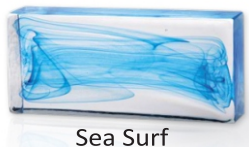

™ Colourful aurora nightlights seen at the Polar Regions are captured in the Aura Solid Glass Brick™. They are a beautiful inner wall or a partition design solution. They have vibrant colours that add magic to the surroundings. They change the look and feel of the room dramatically. The subtle design in the brick accents the touch of style, colour and character.

Aura Solid Glass Bricks™ come in standard sizes which makes it easier to use them both in interior and exterior applications. They can be installed horizontally or vertically and are a versatile building element. They are preferred in place of traditional bricks in washrooms, to separate bathrooms from living areas, shower walls, kitchen backsplash, swimming pools, spas where privacy and visual obscuration is needed while admitting light. World renowned design enthusiasts mix match and combine the coloured glass bricks to create multi-coloured patterns, interesting mosaics and murals. They are exotic, artistic, and fun as they are all genuine handmade art pieces. No two Aura Solid Glass Bricks™ have the same design.

Aura Solid Glass Bricks™ are sturdy - scratch resistant, weather resistant, dust proof, durable and low maintenance. They are easy to install and easy to clean with glass cleaning agents. They are eco-friendly and can be recycled. They have an added advantage of being solid as compared to the generally available hollow Glass Blocks.

Aura Classic Series (L x H x W)	
Full 8 x 4 x 2 inches (20 x 10 x 5 cm)	
Half 4 x 4 x 2 inches (10 x 10 x 5 cm)	

Aura Slim Series (L x H x W)	
Full 9.5 x 2.3 x 2 inches (24 x 6 x 5 cm)	
Half 4.7 x 2.3 x 2 inches (12 x 6 x 5 cm)	

Sea Surf