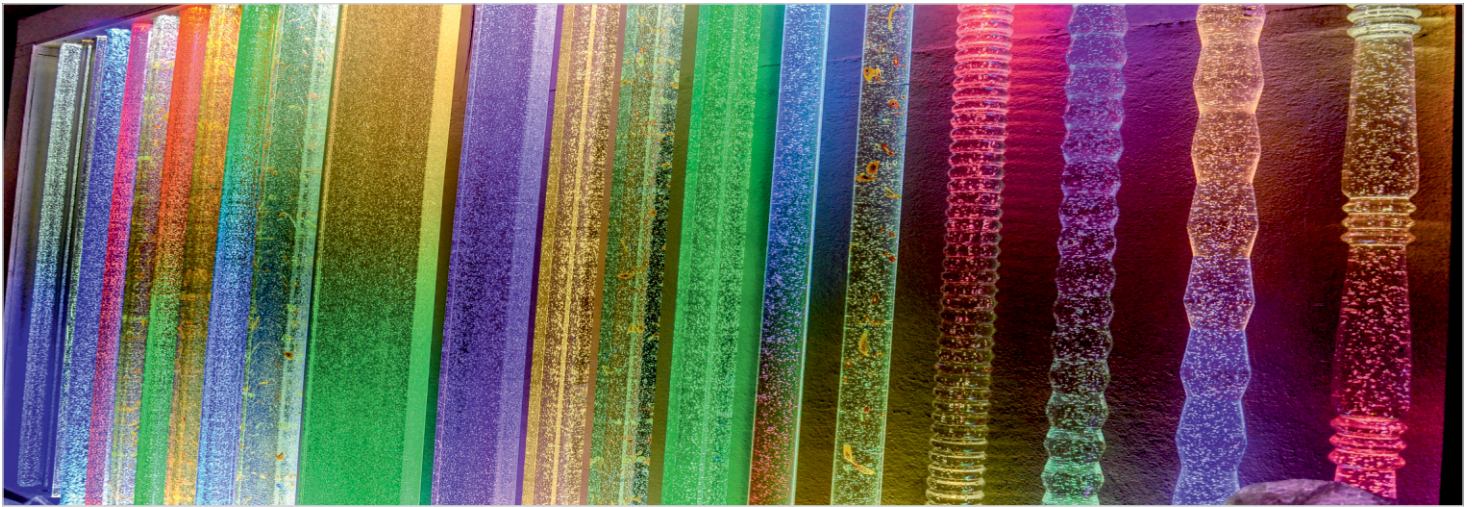

*Certified by World renowned Glass Sculptor - Vladimir Klein, Czech Republic (Europe).

Vetropole™ Glass Pillar

Vetropole™ Glass Pillars are festivities and beauty of stars rolled up in a glass pillar. They are really beautiful to look at. They are being used as decorative pillars in homes, halls, cafes, lounges, malls, balconies, restaurants, clubs, weddings, etc. You can decorate ceilings with it. Use it as a vertical support pillar on stairs, put it outdoors in the gardens and light it with colourful lights to jazz up your garden parties. A coloured LED light is placed on the top or bottom of the pillar, which points light in a vertical direction, and the bubbles that are inside are then lit up with the colour of the light.

A lot of technique goes into making solid bubble glass pillars. The tiny bubbles that are seen in the glass pillar give an impression of bubbles suspended in a liquid. When lit the effect is breath taking. They add the glamour quotient to your surroundings. Bring the Vetropole™ pillars home and install them for a festive look with coloured lights. They are sturdy, eco-friendly, recyclable, and can be maintained for years with minimum fuss.

Vetropole™ Wave

Vetropole™ Wave Pillars are uniquely designed with a water flow wave effect on the back surface. The wavy texture continues to the two sides which gives it a 3D look. It gives a very soothing effect due to the combination of the bubbles inside the glass and the wave on the back and side surfaces. The front of the pillar is clear without any texture. The four edges of the pillars are rounded.

Sizes (Diameter)		
4" (10 cm)	6" (15 cm)	8" (20 cm)
12" (30 cm)	18" (45 cm)	24" (60 cm)

We are thankful to our past and present clients for reposing their trust in us. They inspire us to be at our best - in step with global standards.