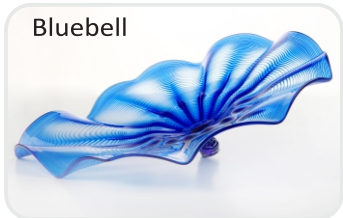

CORALLI™ BLOWN GLASS ART

Glass adds a glamorous and quaint touch to the ambience. The play of light with different colours reflected from different texture of glass can create new space out of the familiar corners. The Coralli™ range of hand blown glass art is a unique collection of decorative pieces that when grouped together creatively and lit, add special energy of natural design into the space. Coralli™ art pieces are available in different colours and textures through which the light passes to scatter, sing and dance.

These coral shaped art pieces can be used as wall art, ceiling art, lamp art or art murals. . They have the memory of the oceans and the colours of the flowers. Bring the beauty of sea corals found in the reef into your world. When lit on the ceiling it can seem like a group of jellyfish floating together, when on wall - a collection of gorgeous flowers. You can use your creativity and express yourself through these beautiful and blooming art pieces. Easy to clean and maintain, the colours of Coralli™ do not dim with time. Match them with your walls or contrast them with your furniture. Have fun with these art pieces.

Sizes (Diameter)		
4" (10 cm)	6" (15 cm)	8" (20 cm)
12" (30 cm)	18" (45 cm)	24" (60 cm)