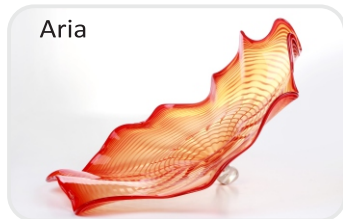

CORALLI™ BLOWN GLASS ART

Glass adds a glamorous and quaint touch to the ambience. The play of light with different colours reflected from different texture of glass can create new space out of the familiar corners. The Coralli™ range of hand blown glass art is a unique collection of decorative pieces that when grouped together creatively and lit, add special energy of natural design into the space. Coralli™ art pieces are available in different colours and textures through which the light passes to scatter, sing and dance.

These coral shaped art pieces can be used as wall art, ceiling art, lamp art or art murals. . They have the memory of the oceans and the colours of the flowers. Bring the beauty of sea corals found in the reef into your world. When lit on the ceiling it can seem like a group of jellyfish floating together, when on wall - a collection of gorgeous flowers. You can use your creativity and express yourself through these beautiful and blooming art pieces. Easy to clean and maintain, the colours of Coralli™ do not dim with time. Match them with your walls or contrast them with your furniture. Have fun with these art pieces.

Sizes (Diameter)		
4" (10 cm)	6" (15 cm)	8" (20 cm)
12" (30 cm)	18" (45 cm)	24" (60 cm)