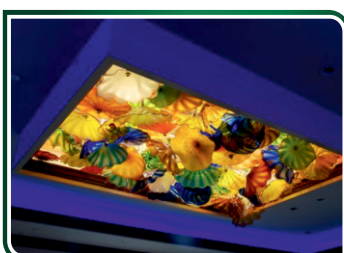

CORALLI™ BLOWN GLASS ART

Glass adds a glamorous and quaint touch to the ambience. The play of light with different colours reflected from different texture of glass can create new space out of the familiar corners. The Coralli™ range of hand blown glass art is a unique collection of decorative pieces that when grouped together creatively and lit, add special energy of natural design into the space. Coralli™ art pieces are available in different colours and textures through which the light passes to scatter, sing and dance.

These coral shaped art pieces can be used as wall art, ceiling art, lamp art or art murals. . They have the memory of the oceans and the colours of the flowers. Bring the beauty of sea corals found in the reef into your world. When lit on the ceiling it can seem like a group of jellyfish floating together, when on wall - a collection of gorgeous flowers. You can use your creativity and express yourself through these beautiful and blooming art pieces. Easy to clean and maintain, the colours of Coralli™ do not dim with time. Match them with your walls or contrast them with your furniture. Have fun with these art pieces.

Sizes (Diameter)		
4" (10 cm)	6" (15 cm)	8" (20 cm)
12" (30 cm)	18" (45 cm)	24" (60 cm)