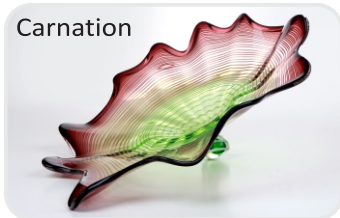

CORALLI™ BLOWN GLASS ART

Glass adds a glamorous and quaint touch to the ambience. The play of light with different colours reflected from different texture of glass can create new space out of the familiar corners. The Coralli™ range of hand blown glass art is a unique collection of decorative pieces that when grouped together creatively and lit, add special energy of natural design into the space. Coralli™ art pieces are available in different colours and textures through which the light passes to scatter, sing and dance.

These coral shaped art pieces can be used as wall art, ceiling art, lamp art or art murals. . They have the memory of the oceans and the colours of the flowers. Bring the beauty of sea corals found in the reef into your world. When lit on the ceiling it can seem like a group of jellyfish floating together, when on wall - a collection of gorgeous flowers. You can use your creativity and express yourself through these beautiful and blooming art pieces. Easy to clean and maintain, the colours of Coralli™ do not dim with time. Match them with your walls or contrast them with your furniture. Have fun with these art pieces.

Sizes (Diameter)		
4" (10 cm)	6" (15 cm)	8" (20 cm)
12" (30 cm)	18" (45 cm)	24" (60 cm)