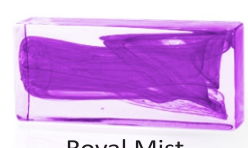

Aura Classic Series (L x H x W)	
<p>Full 8 x 4 x 2 inches (20 x 10 x 5 cm)</p>	
<p>Half 4 x 4 x 2 inches (10 x 10 x 5 cm)</p>	

Aura Slim Series (L x H x W)	
<p>Full 9.5 x 2.3 x 2 inches (24 x 6 x 5 cm)</p>	
<p>Half 4.7 x 2.3 x 2 inches (12 x 6 x 5 cm)</p>	

Rosy Breeze

Mystic Ocean

Sea Surf

Forest Hue

Sunlit Sand

Morning Rays

Royal Mist

Snow Blush