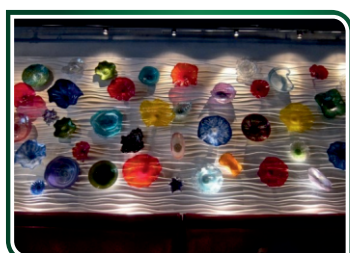

CORALLI™ BLOWN GLASS ART

Glass adds a glamorous and quaint touch to the ambience. The play of light with different colours reflected from different texture of glass can create new space out of the familiar corners. The Coralli™ range of hand blown glass art is a unique collection of decorative pieces that when grouped together creatively and lit, add special energy of natural design into the space. Coralli™ art pieces are available in different colours and textures through which the light passes to scatter, sing and dance.

These coral shaped art pieces can be used as wall art, ceiling art, lamp art or art murals. . They have the memory of the oceans and the colours of the flowers. Bring the beauty of sea corals found in the reef into your world. When lit on the ceiling it can seem like a group of jellyfish floating together, when on wall - a collection of gorgeous flowers. You can use your creativity and express yourself through these beautiful and blooming art pieces. Easy to clean and maintain, the colours of Coralli™ do not dim with time. Match them with your walls or contrast them with your furniture. Have fun with these art pieces.

Sizes (Diameter)		
4" (10 cm)	6" (15 cm)	8" (20 cm)
12" (30 cm)	18" (45 cm)	24" (60 cm)