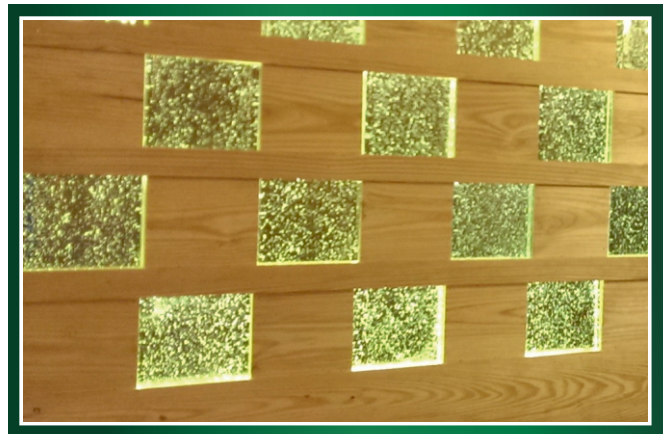

We are thankful to our past and present clients for reposing their trust in us. They inspire us to be at our best - in step with global standards.

We take pride in our delivery systems that ensure you get the products you order - on time, every time. Visit our showroom to see more of our products.

#250/83A, 2nd Main Road,
Opp. National College Ground, Jayanagar 7th Block,
Bangalore - 560 070. Karnataka (India).
Tel: (+91)-80-26654 552/ 53 Fax: (+91)-80-2665 4772
Email: info@israglass.com Web: www.israglass.com